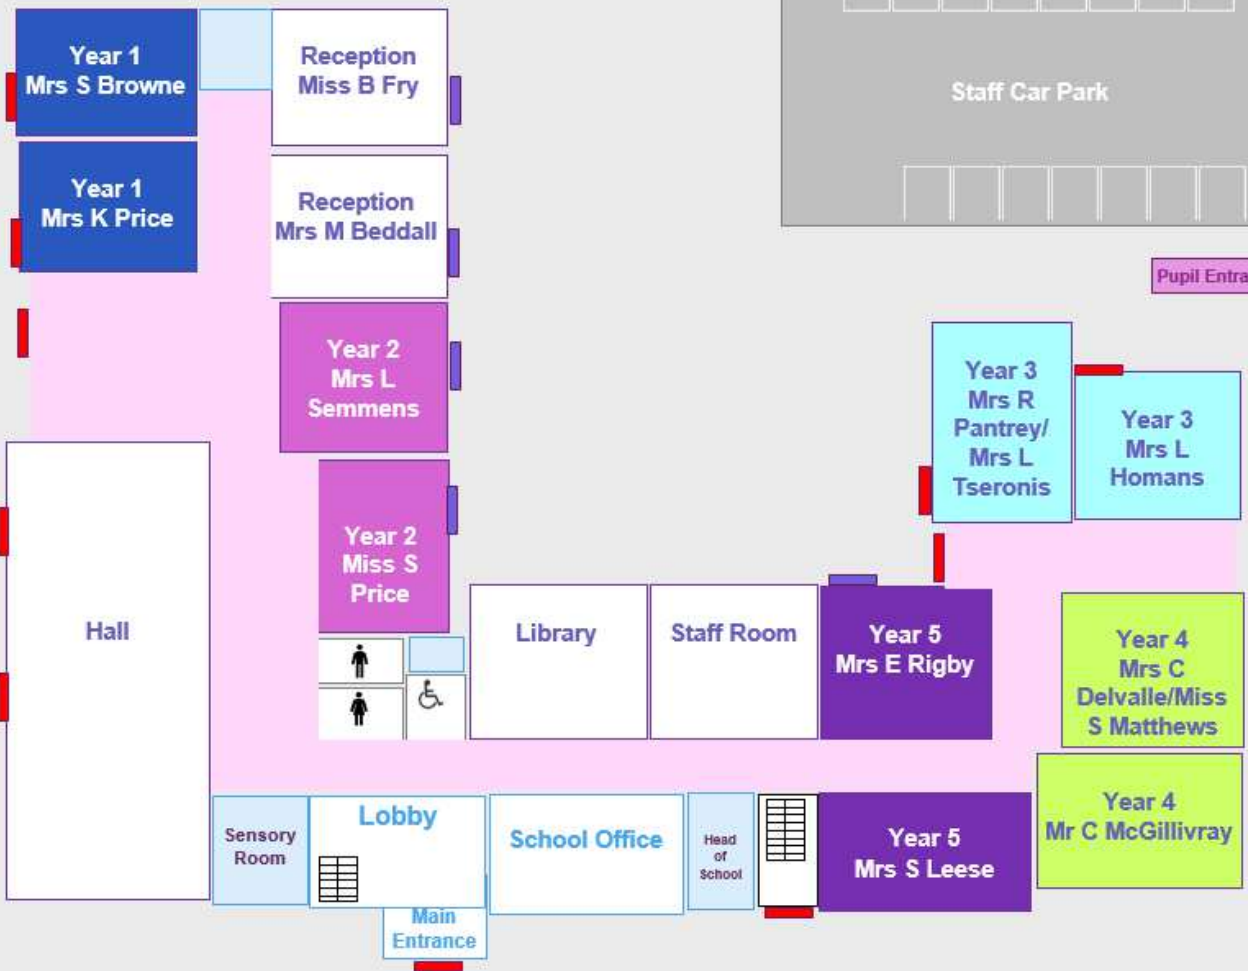

Year 1
Mrs S Browne

Year 1
Mrs K Price

Reception
Miss B Fry

Reception
Mrs M Beddall

Year 2
Mrs L Semmens

Year 2
Miss S Price

Library

Staff Room

Year 5
Mrs E Rigby

Year 3
Mrs R Pantrey/
Mrs L Tseronis

Year 3
Mrs L Homans

Year 4
Mrs C Delvalle/Miss
S Matthews

Year 4
Mr C McGillivray

Year 5
Mrs S Leese

School Office

Head of School

Lobby

Sensory Room

Hall

Main Entrance